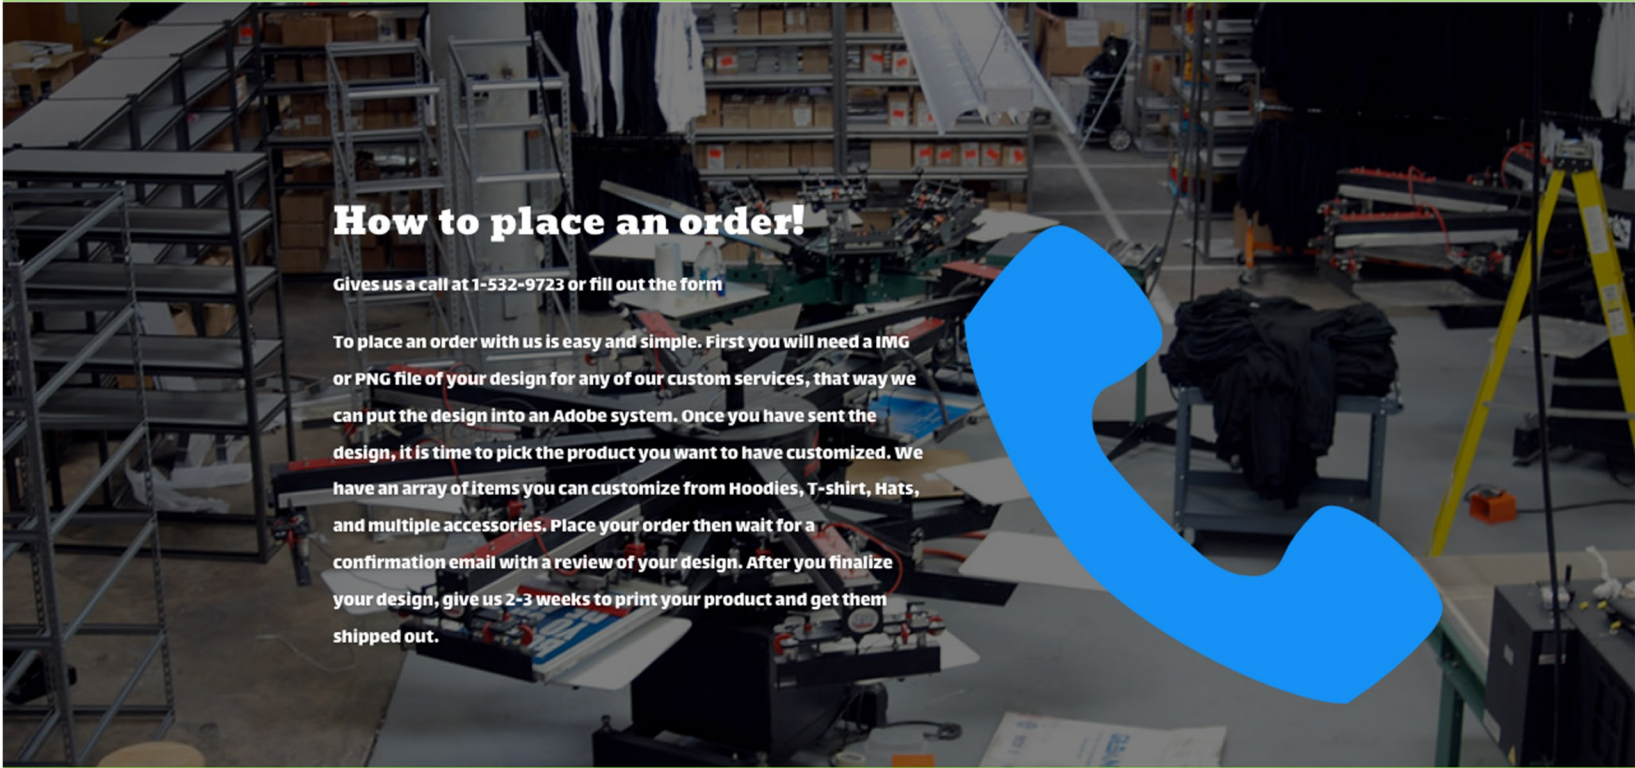

RECENT POSTS

[Site Packs by SiteOrigin](#)

[Hello world!](#)

How to place an order!

Gives us a call at 1-532-9723 or fill out the form

To place an order with us is easy and simple. First you will need a IMG or PNG file of your design for any of our custom services, that way we can put the design into an Adobe system. Once you have sent the design, it is time to pick the product you want to have customized. We have an array of items you can customize from Hoodies, T-shirt, Hats, and multiple accessories. Place your order then wait for a confirmation email with a review of your design. After you finalize your design, give us 2-3 weeks to print your product and get them shipped out.