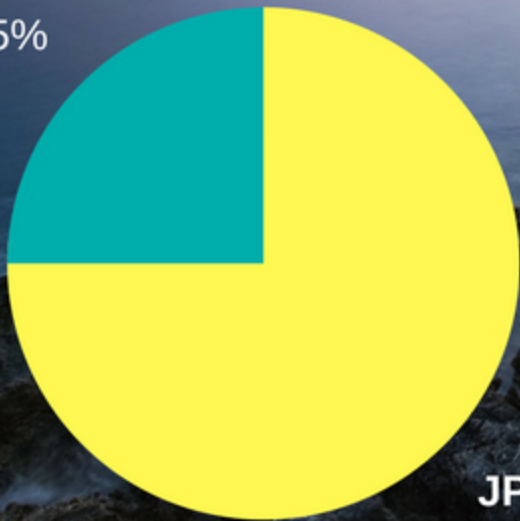

FILE TYPE:

RAW VS JPG

PROPERTIES AND USES

FILE PROPERTIES	
RAW (.NEF) <i>type</i>	JPG (.JPG)
about 28 mb	about 6 mb <i>size</i>
SHARPER <i>quality</i>	NOT AS SHARP

RAW
25%

JPG
75%

USES:

Not so great lighting conditions
Portfolio Quality
Full Control Over the final look
Want a perfect white balance