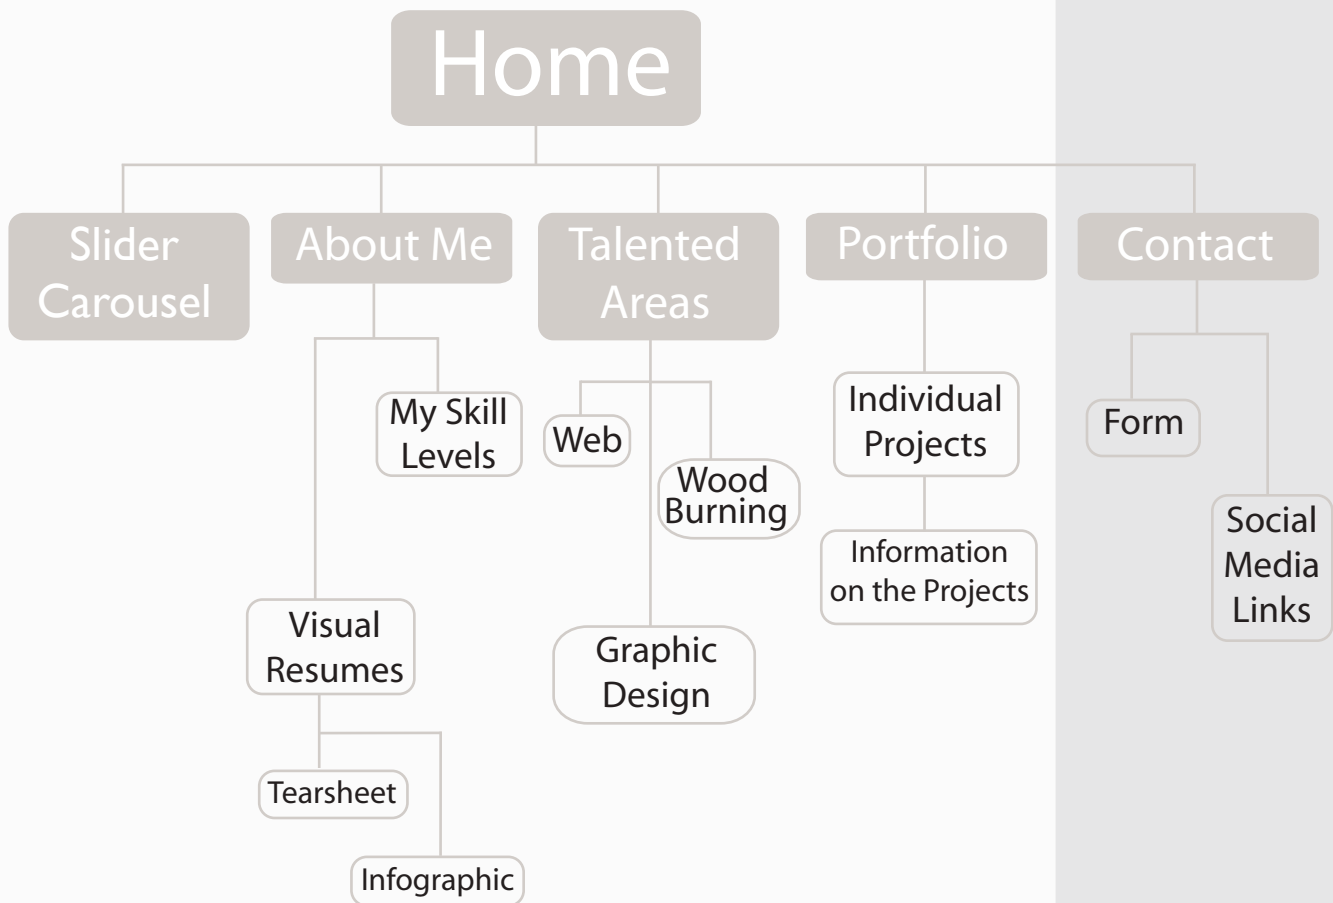

Edward P Lempke II
Multimedia Design

Content Plan

Topic: My portfolio

User Goal: To find a possible company that will hire me

User Characteristic: Detail oriented, hard worker, creative

Website Goal: Give a taste of what I could possible bring to your company, if hired.

Content Outline

	Heading and Content	Element Type
H1	Edward Lempke II	Text
H2	Slider Carousel 3 headers	Text & Images
H2	About Me	Text
H3	Visual Resumes	Images
H3	My Skill Level	Bar Graph
	Tearsheet & Infographic	Images
H2	Talented Areas	Text
H2	Graphic Design	Text w/ Hover
H2	Web Development	Text w/ Hover
H2	Wood Burning Art	Text w/ Hover
H2	Portfolio	Images
H3	Name of Project and sub info	Text
H2	Contact Me	Contact Form

Edward P Lempke II
Multimedia Design

Hierarchy Chart

Edward P Lempke II
Multimedia Design

Wireframe Breakpoints

Edward P Lempke II
Multimedia Design

Portfolio Style Tile

EP
Edward Lempke II - Multimedia Design

Submit Button Example

Adjectives

Clean
MECHANICAL

ORGANIZED

CREATIVE
Natural
ALIGNED

|| Example of a Header ||

Font: Roboto, sans-serif #f6f6f6 and #43484E

|| Example of a Sub Head ||