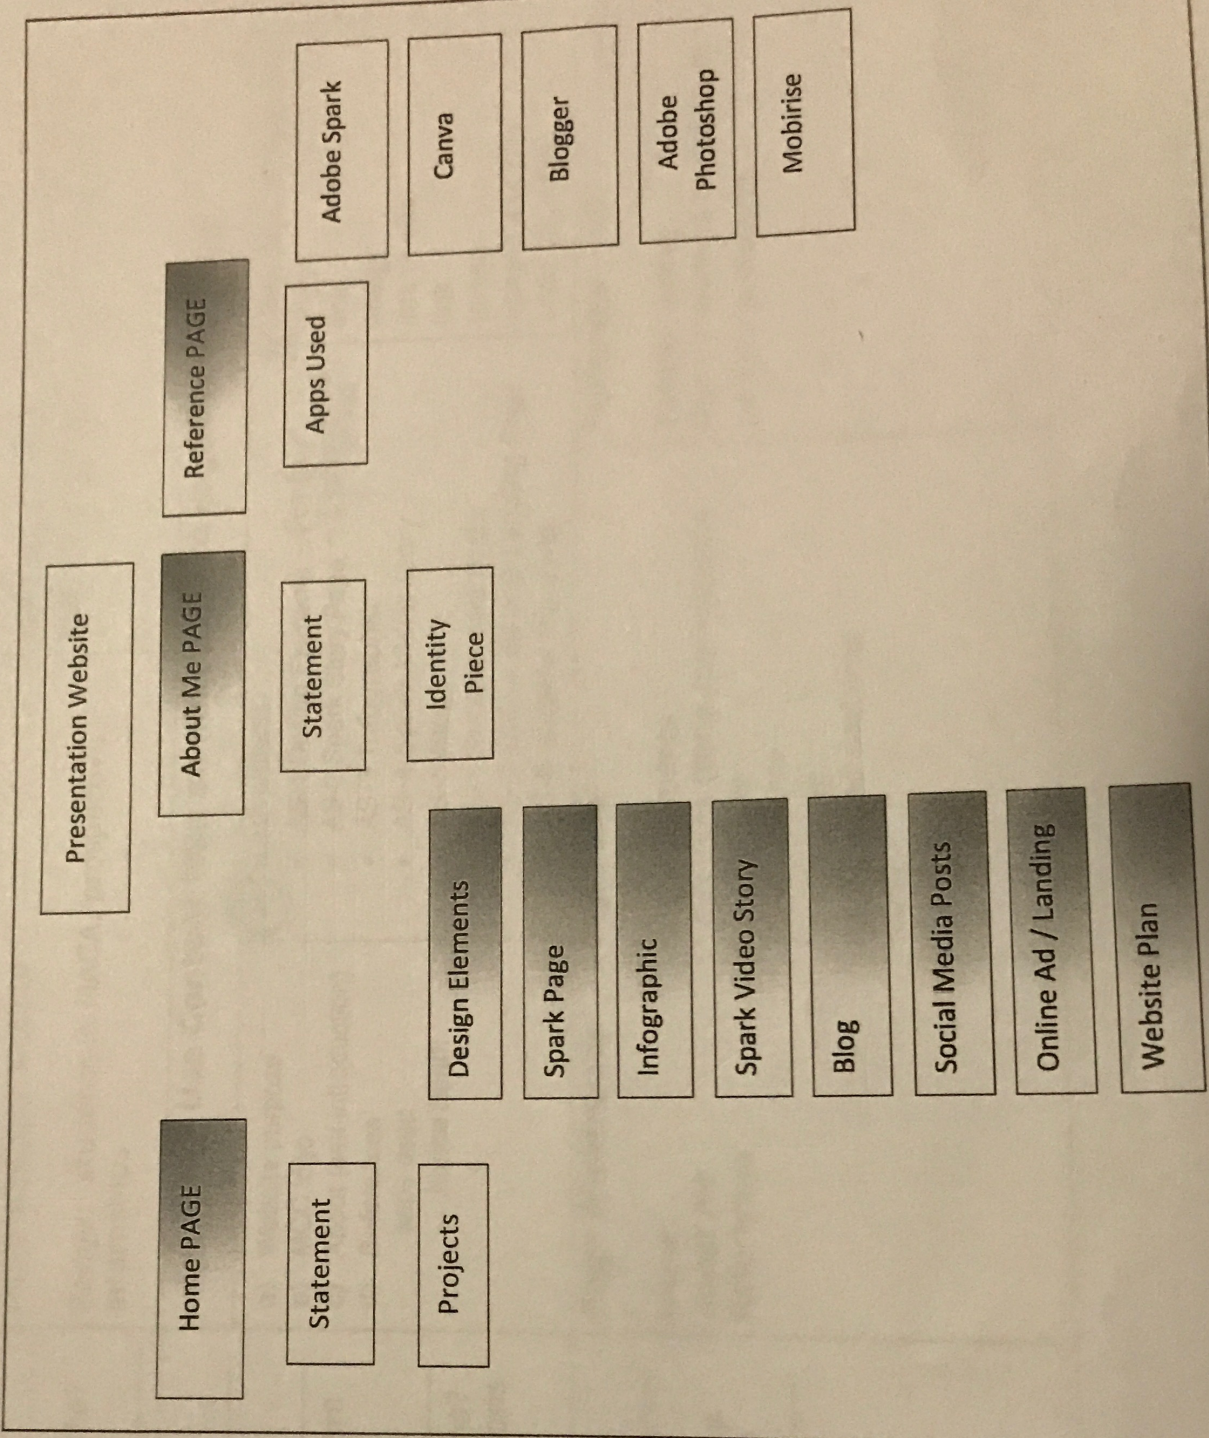

Content for the Web

List your Pages	
Home	
Projects	
AS-1 Design Elements	
AS-2 Spark Page	
AS-3 Infographic	
AS-4 Spark Video Story	
AS-5 Blog	
AS-6 Social Media Posts	
AS-7 Online Ad / Landing	
AS-8 Website Plan	
About	
Reference	

Sitemap with Content Sections Diagram

- 1) Create rectangle shapes for each page / linked site and connect with lines and arrows
- 2) Place a rectangle shape for each content section on the page

Website Plan