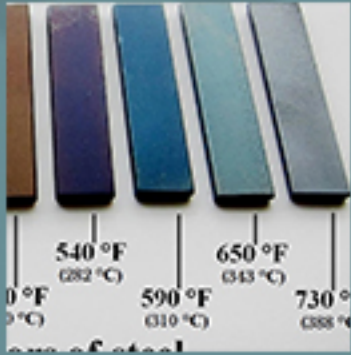

Alex Kelley - Style Tile

Textures

mapping