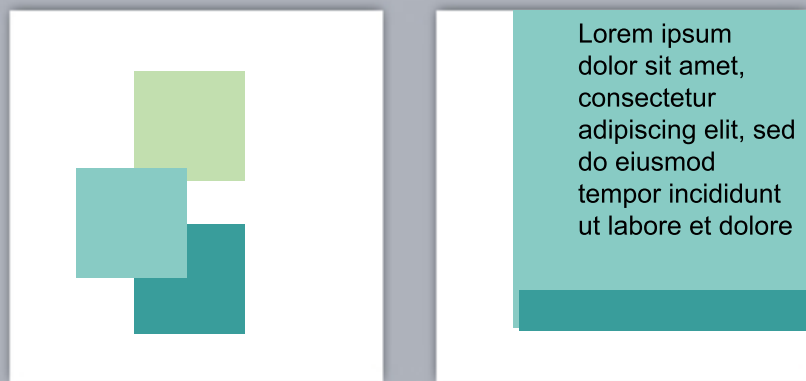

Style Tile
version:1

POSSIBLE COLORS

TEXTURES

BUTTONS

<http://www.styletil.es>

Template by @Samanthatoy

Header

Font: Bodoni 72 #003449