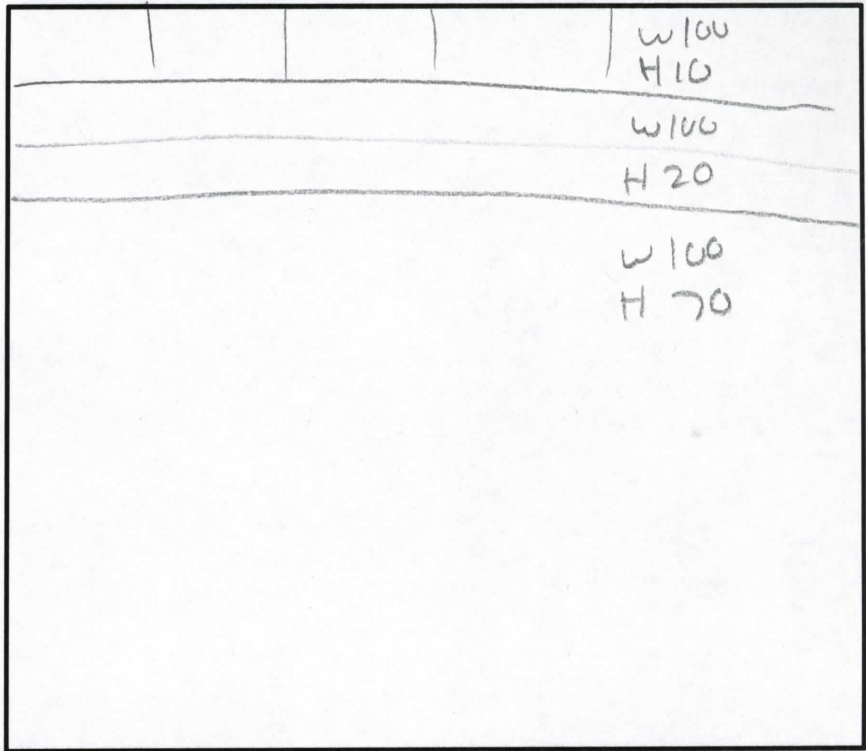

### Hierarchy Chart

Wireframe for: **TOPIC PAGE**

**Names and Numbers (%)**

base - mobile first

w= 0 - 480px

desktop

w= 1024px and above

tablet portrait w= 480 - 768px

tablet landscape

w= 768 - 1024px