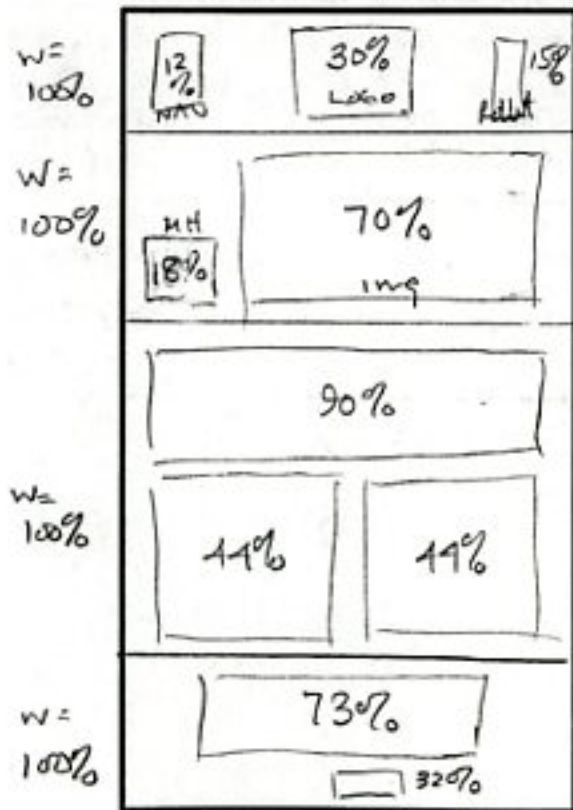

base - mobile first

w = 0 - 480px

desktop

w = 960px and above

1920

S1

header

50%

S2

50%
53

tablet portrait w = 480 - 768px

tablet landscape w = 768 - 960px

Mad Hatter Tea Room

Style Tile
version:1

Possible Colors

Nav Button