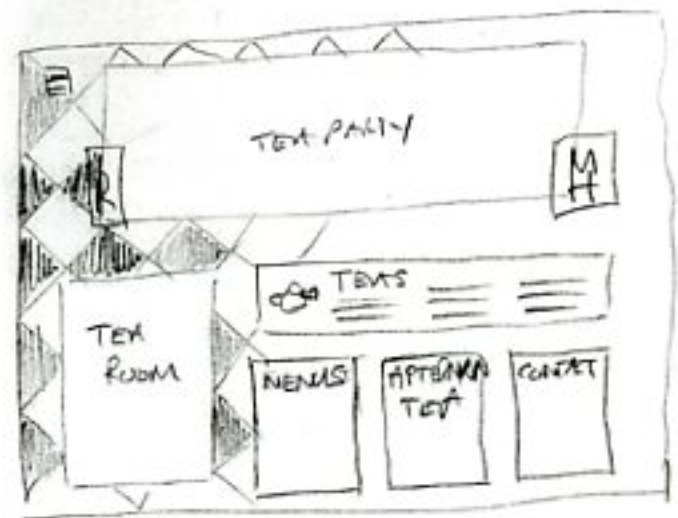

HW Website o more from

MAD HATTER TEA ROOM

BG - HARLEQUIN

HERO IMAGE

NAV ICON - ☰

TEA'S

MENU - Breakfast
Brunch

Contact us mad Hatter

MAD HATTER TEA ROOM

1
2
3A
B
C
4

1
2
3A
3B
3C
4

1	2
3	A
	B
	C
4	

1	2
name brand	who where
4	3
contact alice	services A
	B
	C

PROJECT NOTES

WAD HATTER TEN ROOM

volunairad Terre

base - mobile first

w = 0 - 480px

desktop

w = 960px and above

1920

S1

header

50%