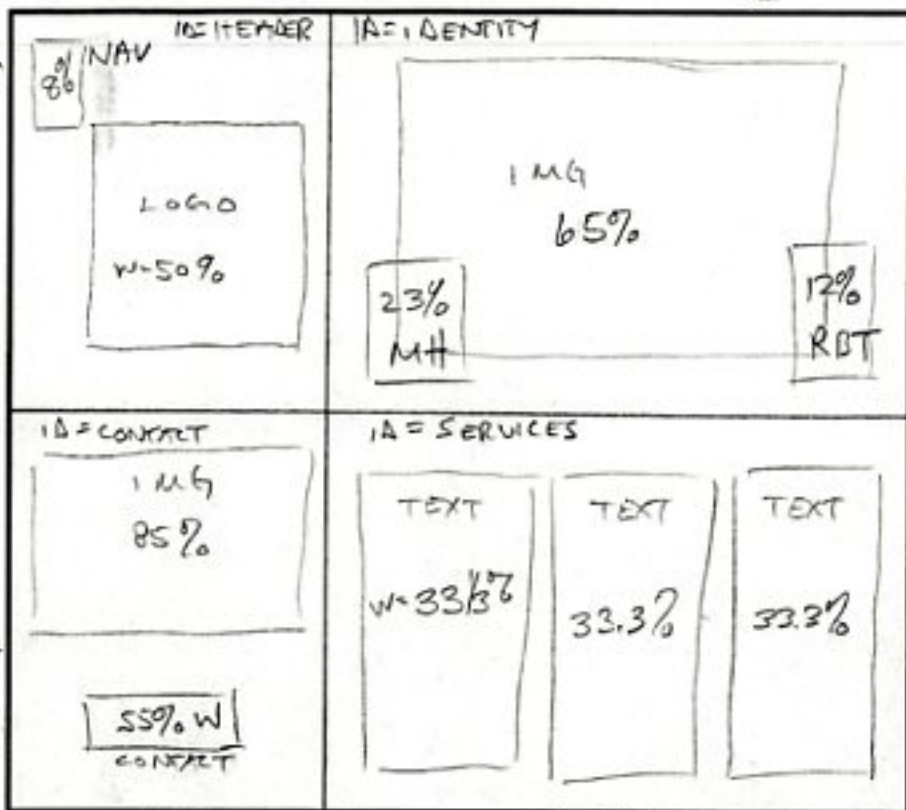

base - mobile first

w = 0 - 480px

desktop

w = 960px and above

1920

S1

header

50%

S2

50%
53

tablet portrait w = 480 - 768px

tablet landscape w = 768 - 960px

Mad Hatter Tea Room

Style Tile
version:1

Possible Colors

Nav Button