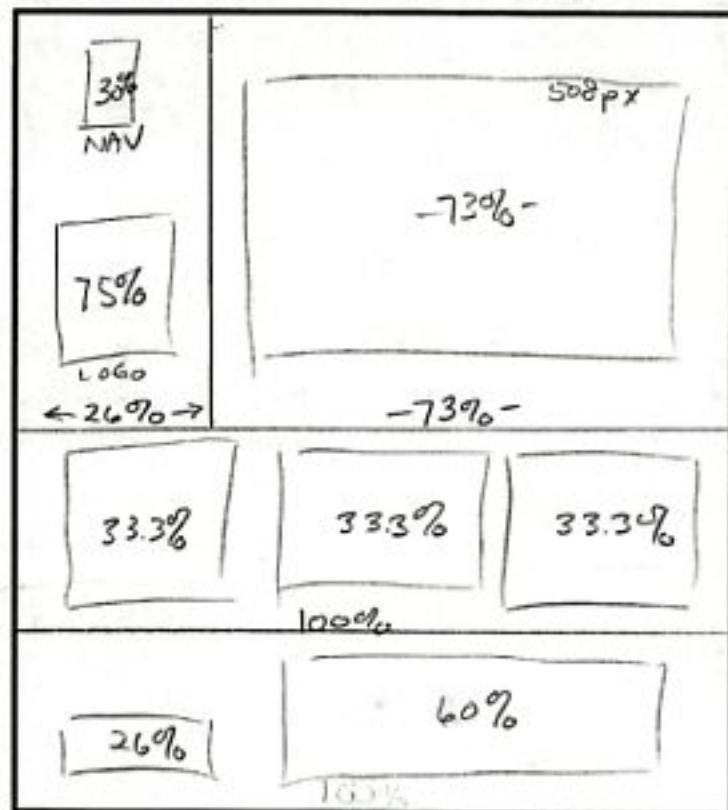

base - mobile first

w = 0 - 480px

desktop

w = 960px and above

1920

S1

header

50%

S2

50%
53

tablet portrait w = 480 - 768px

tablet landscape w = 768 - 960px

Mad Hatter Tea Room

Style Tile
version:1

Possible Colors

Nav Button