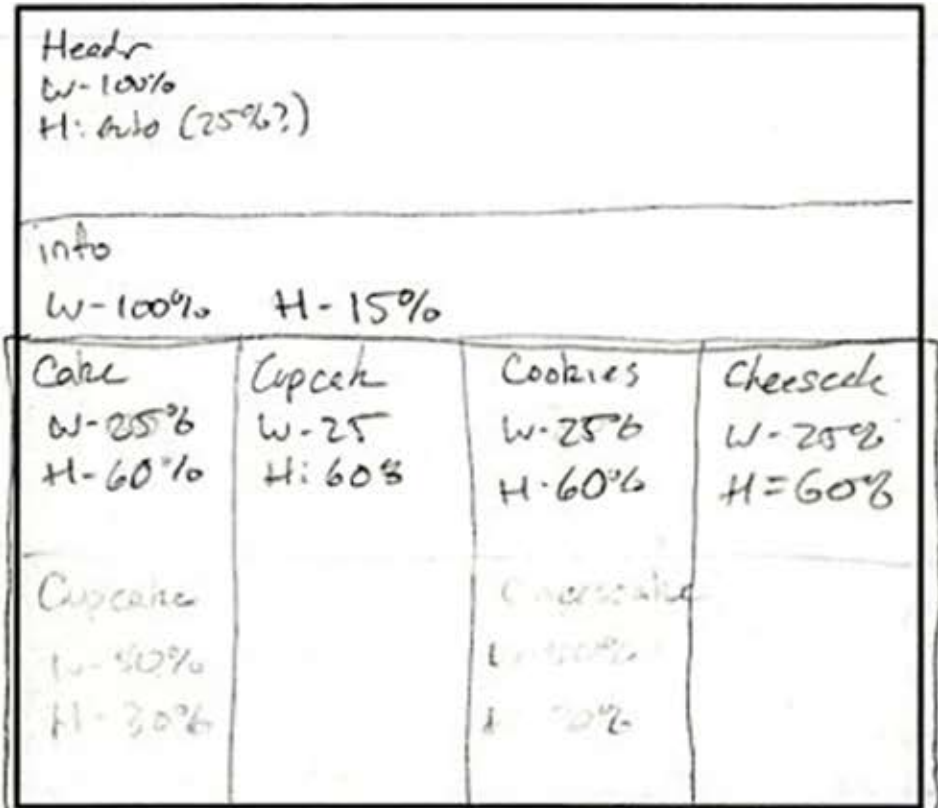

Thumbnail Sketch Worksheet

Hero image

Grid w/ sidebar

Columns w/ big header

Book w/ banner

Split 2 columns

BUILD Wireframe Worksheet

Wireframe for: RW-5

Names and Numbers (%)

base - mobile first
w = 0 - 480px

desktop

w = 960px and above

tablet portrait w = 480 - 768px

tablet landscape w = 768 - 960px