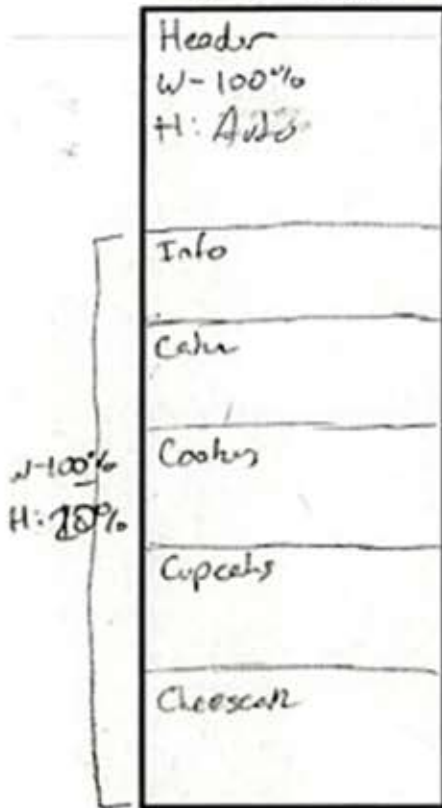

Thumbnail Sketch Worksheet

Hero image

Grid w/ sidebar

Columns w/ big header

Book w/ banner

Split 2 columns

BUILD Wireframe Worksheet

Wireframe for: RW-5

Names and Numbers (%)

base - mobile first
w = 0 - 480px

desktop

w = 960px and above

tablet portrait w = 480 - 768px

tablet landscape w = 768 - 960px