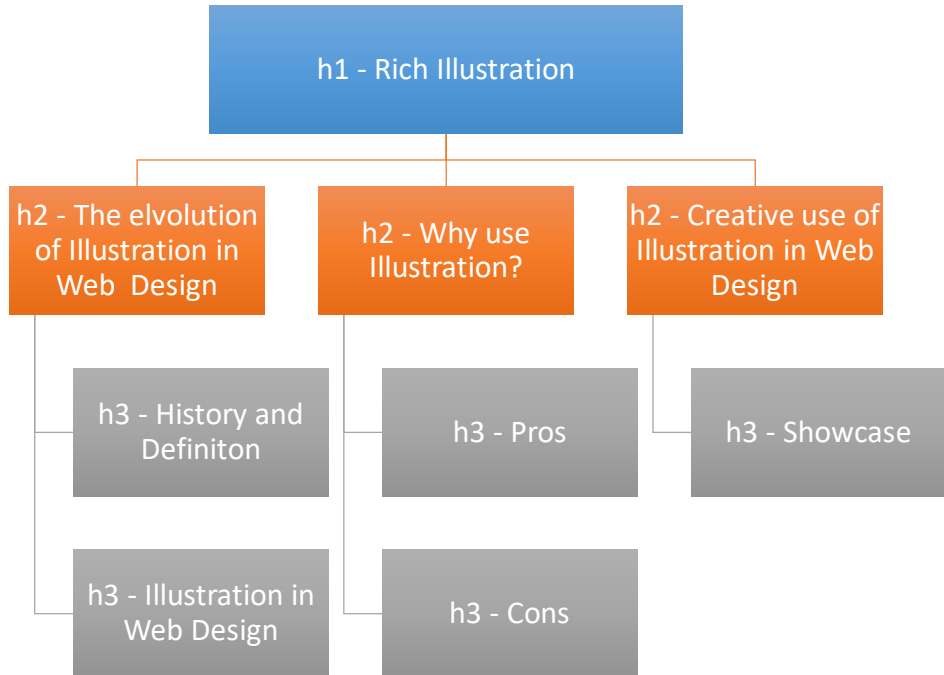

## Web Statement

The purpose of the web site is to provide the user a brief history and example of Rich Illustration in Web Design. It will also provide the user a brief argument on why to use illustration over other media such as photography in Web Design. Web site will advise the user on proper and improper usage of illustration. Users will find creative uses for rich illustrations in which to be inspired.

## Discovery

<http://www.instantshift.com/2014/02/26/illustration-in-web-design/>

<https://www.sitepoint.com/7-trends-that-will-define-web-design-in-2016/>

<http://www.onextrapixel.com/2015/11/27/illustrated-and-animated-best-practice-in-web-design/>

## Hierarchy of Web Site

## Why use Rich Illustration?

Pros	
	Placeholder for a rich illustration, featuring a square with a diagonal cross.
Cons	